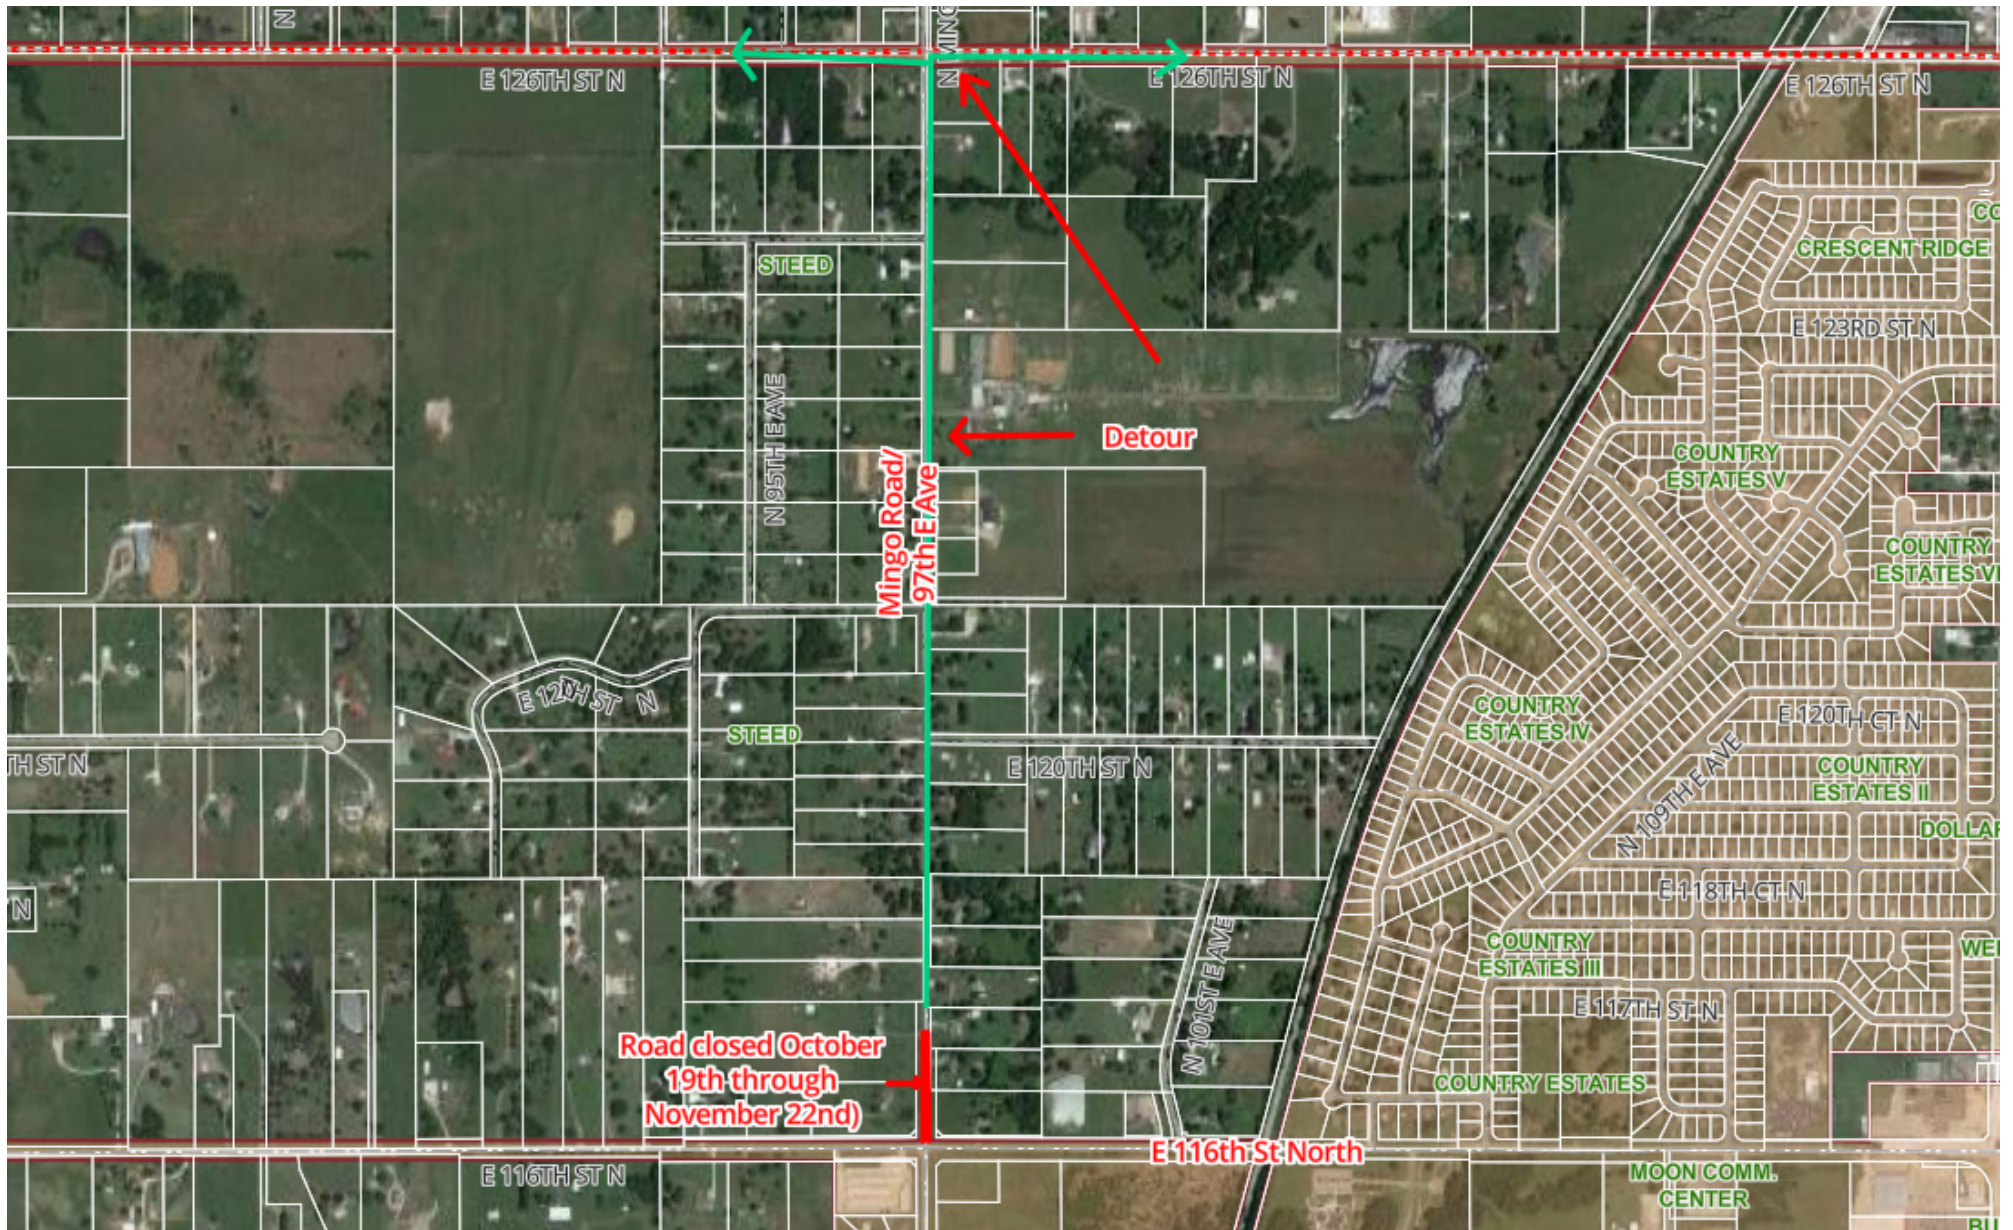

# Mingo / 97th East Ave Road Closure

Road closed October 19th through November 22nd

Detour

Mingo Road/  
97th E Ave

1" = 1182 ft

Location Map

10/10/2023

This map may represent a visual display of related geographic information. Data provided here on is not guarantee of actual field conditions. To be sure of complete accuracy, please contact the responsible staff for most up-to-date information.