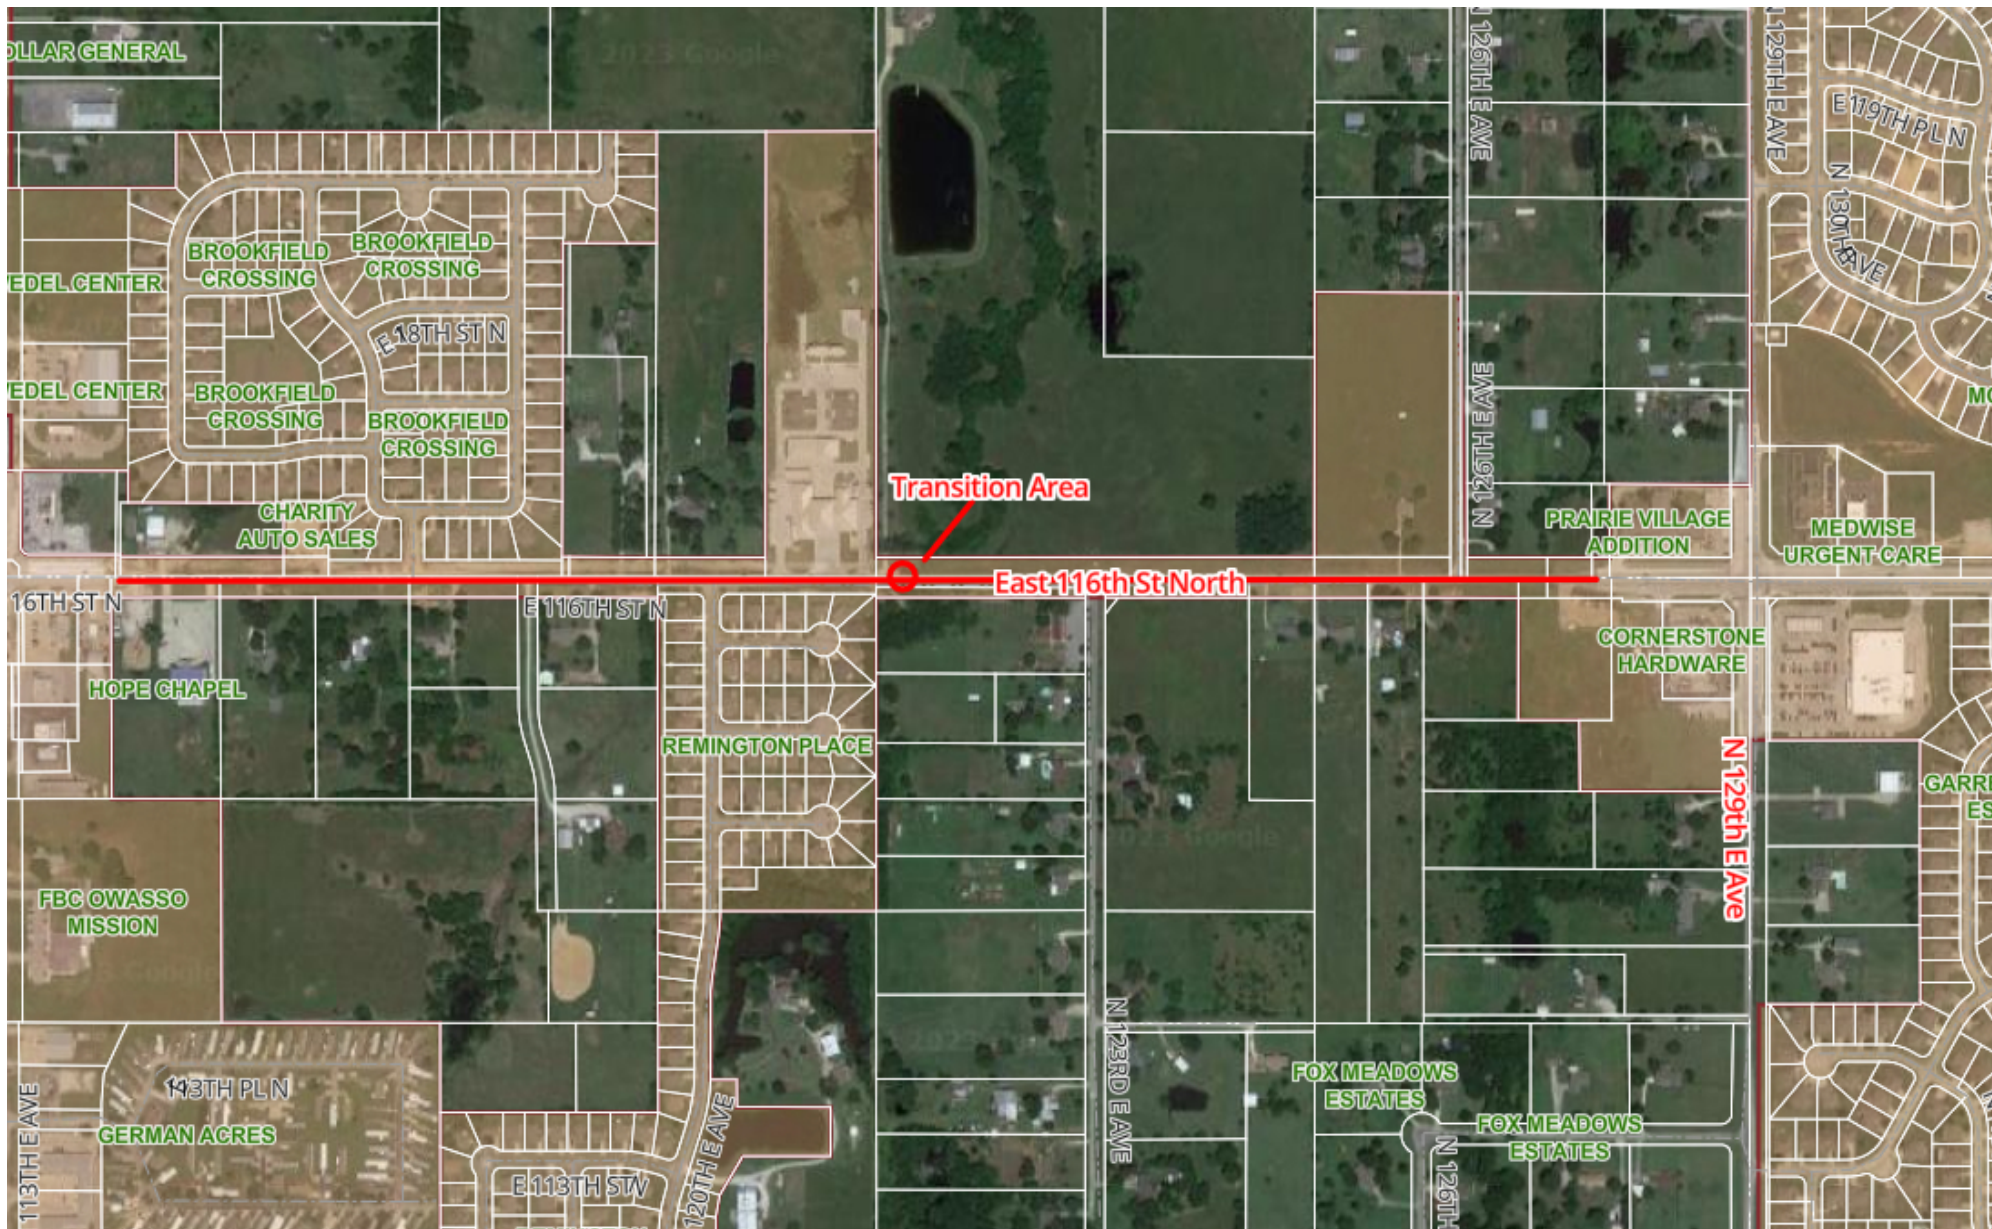

East 116th Road Widening

1" = 723 ft

Location map

04/04/2023

This map may represent a visual display of related geographic information. Data provided here on is not guarantee of actual field conditions. To be sure of complete accuracy, please contact the responsible staff for most up-to-date information.