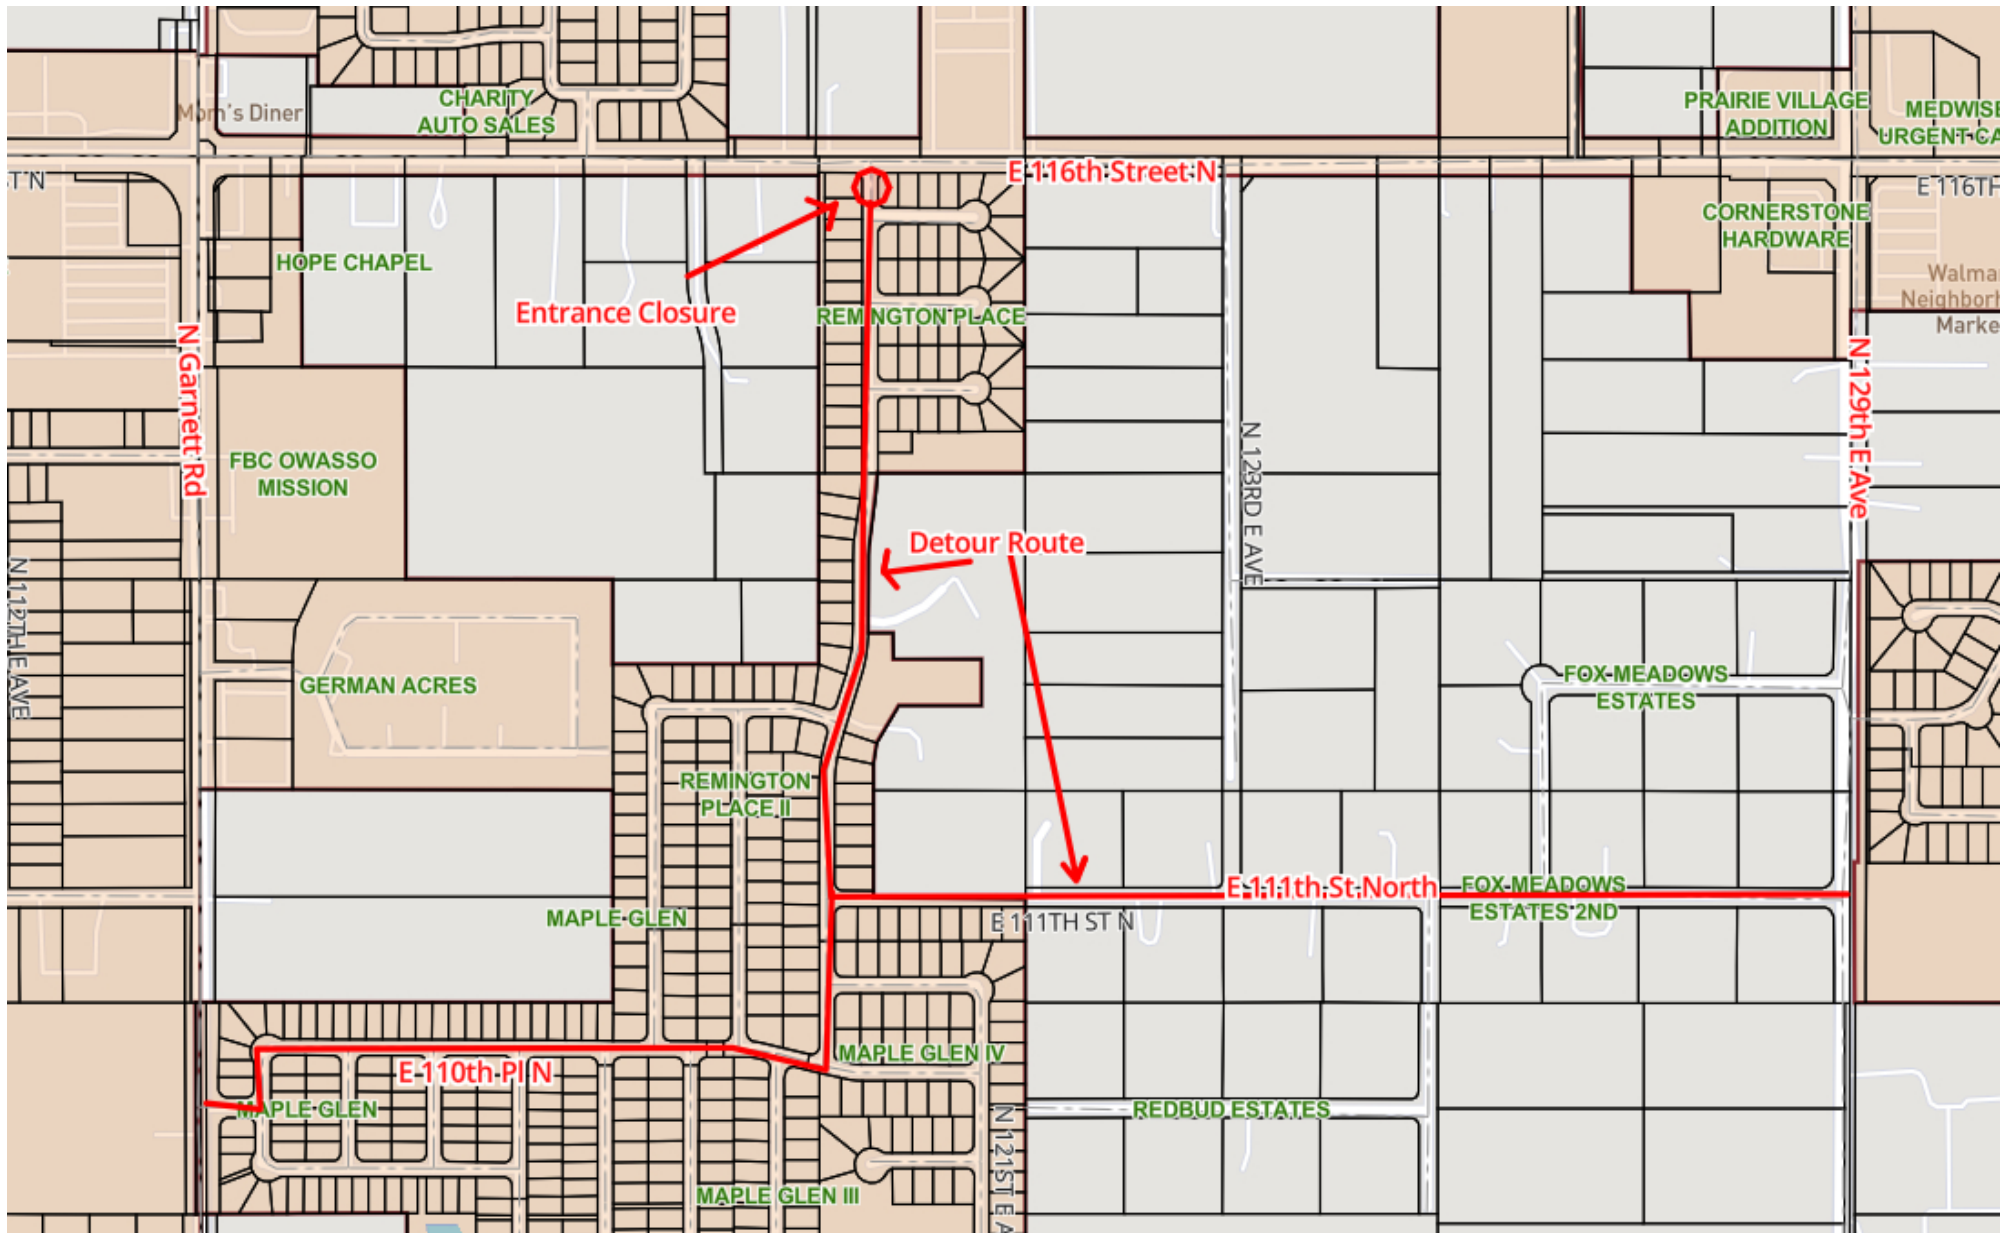

Remington Place E 116th St N Closure

1" = 765 ft

Location Map

01/09/2023

This map may represent a visual display of related geographic information. Data provided here on is not guarantee of actual field conditions. To be sure of complete accuracy, please contact the responsible staff for most up-to-date information.