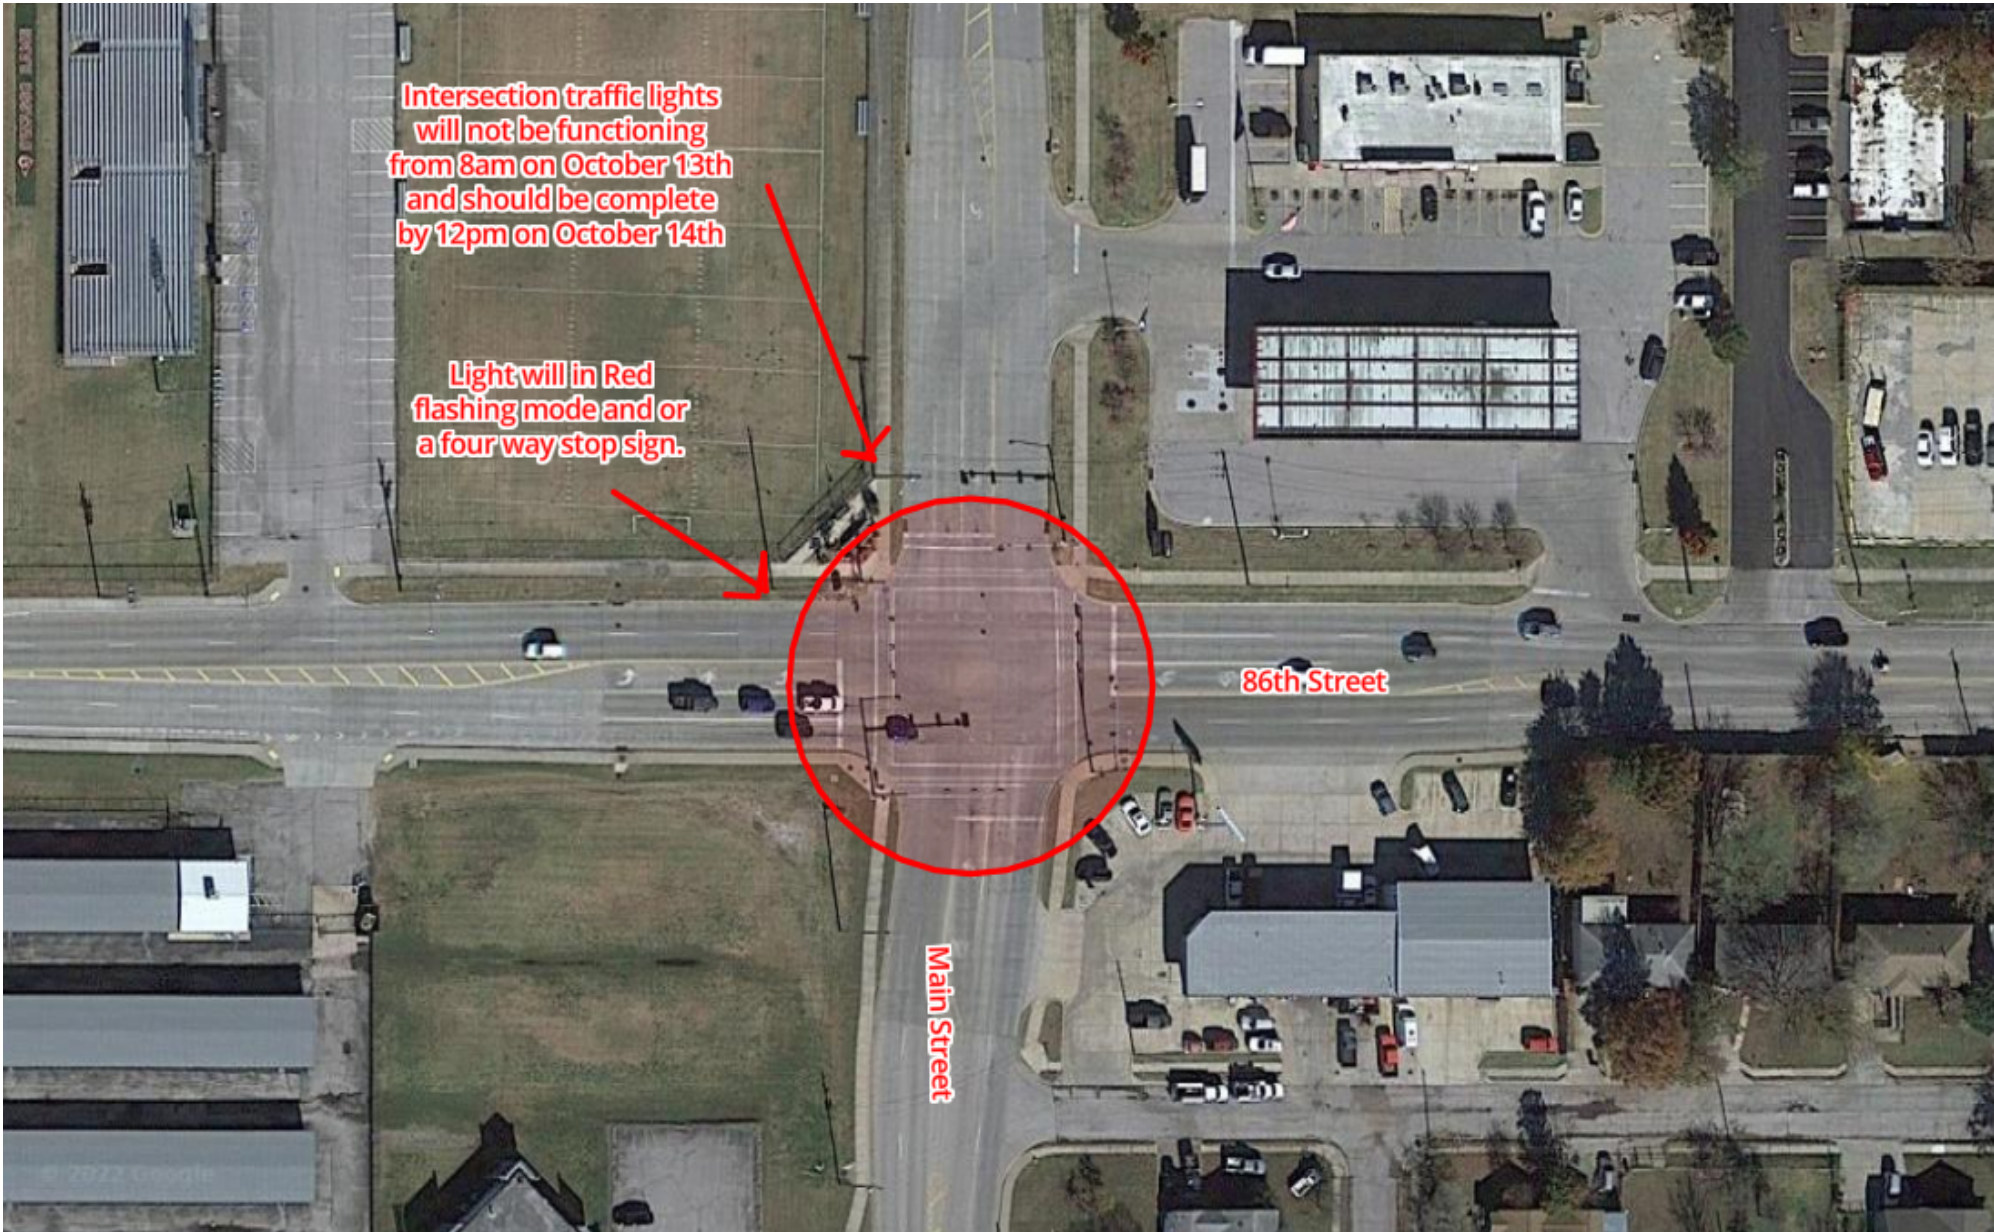

Traffic Signal Repair Work

1" = 106 ft

Location Map

10/06/2022

This map may represents a visual display of related geographic information. Data provided here on is not guarantee of actual field conditions. To be sure of complete accuracy, please contact the responsible staff for most up-to-date information.