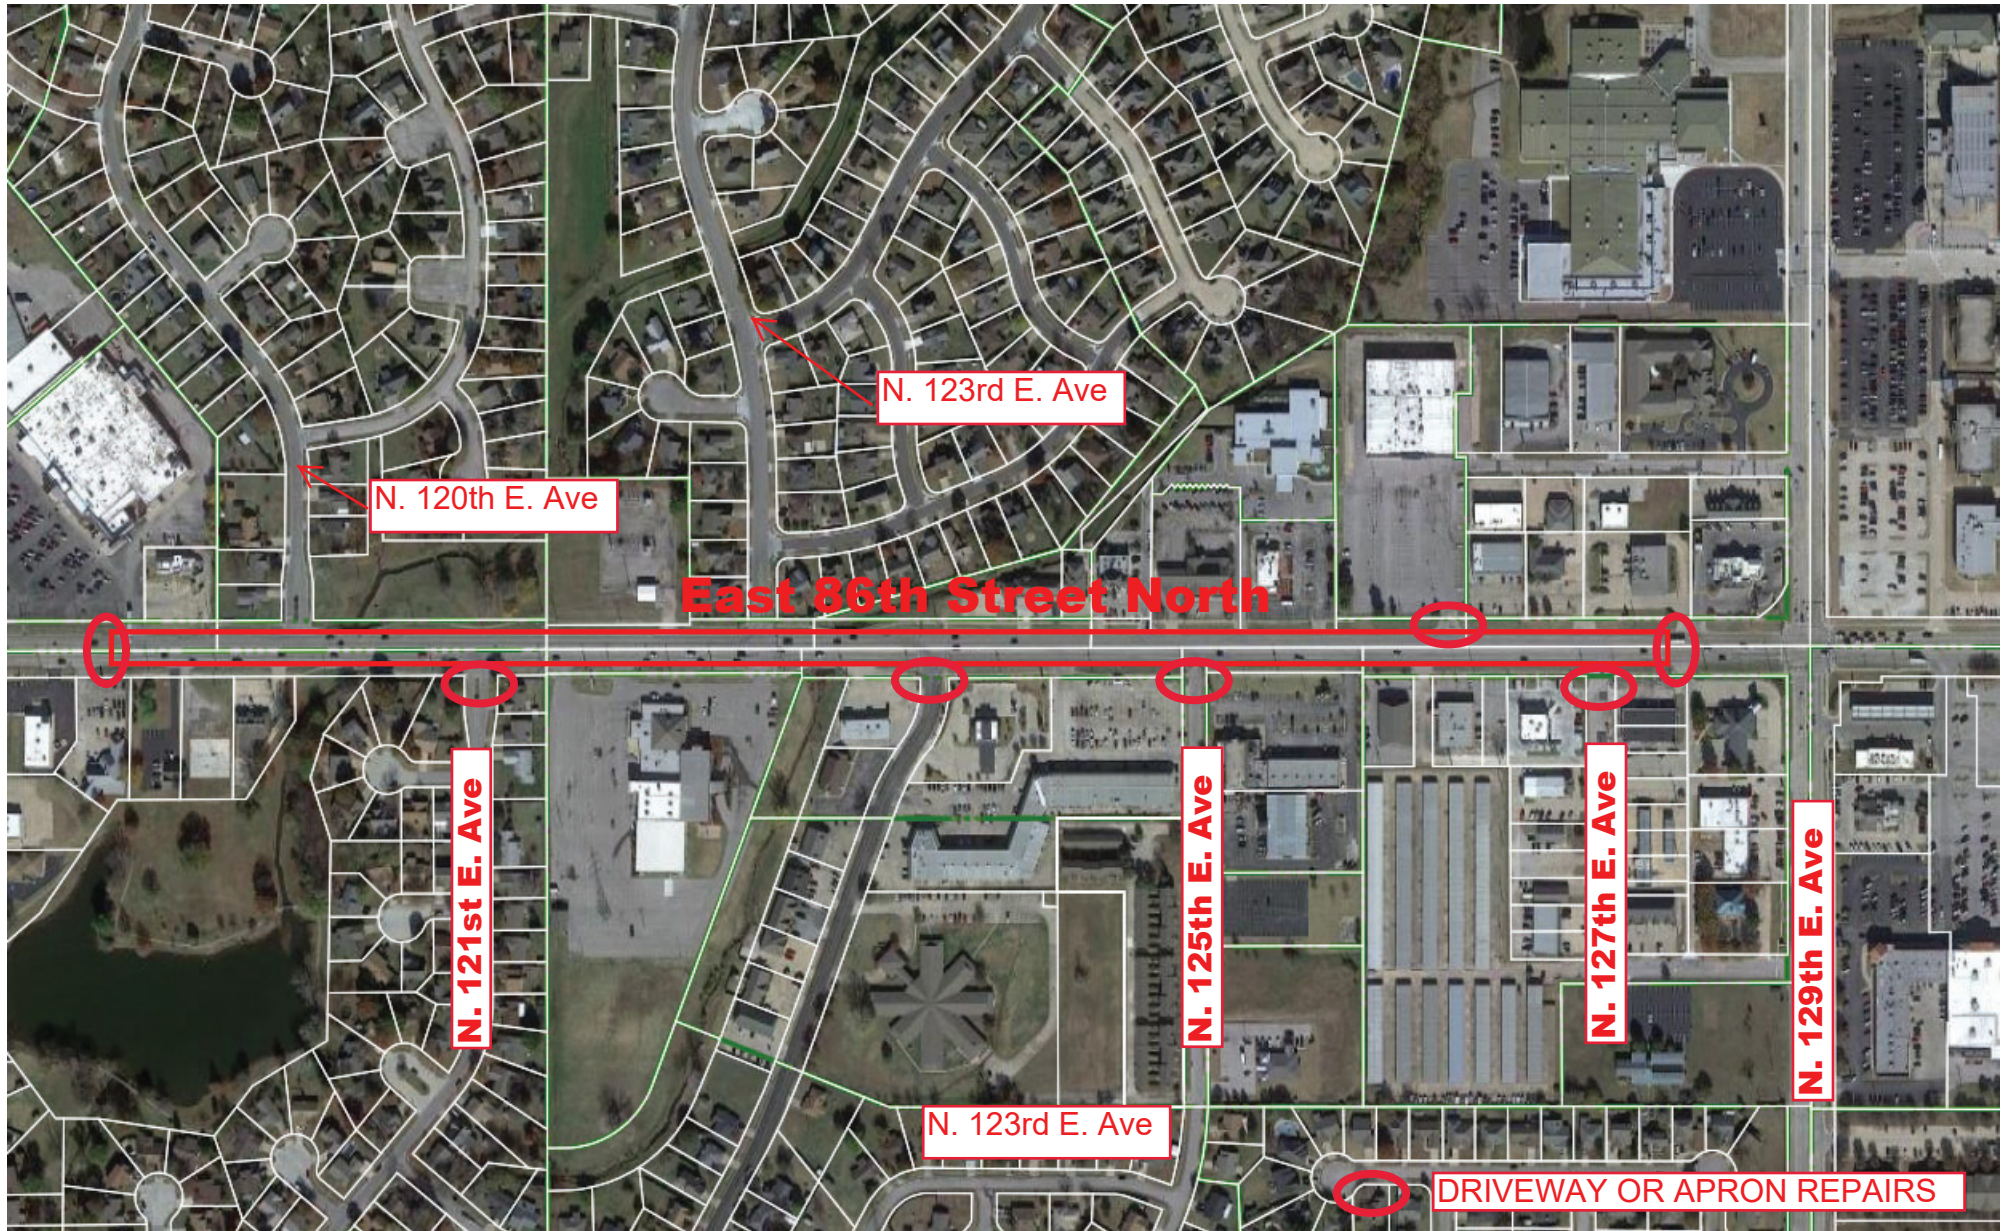

East 86th Street North Pavement Rehabilitation, North 118th East Ave to North 128th East Ave

1" = 500 ft

Location Map

Project starts 4/18/2022 (weather permitting) and continues through 6/15/2022

This map may represent a visual display of related geographic information. Data provided here on is not guarantee of actual field conditions. To be sure of complete accuracy, please contact the responsible staff for most up-to-date information.