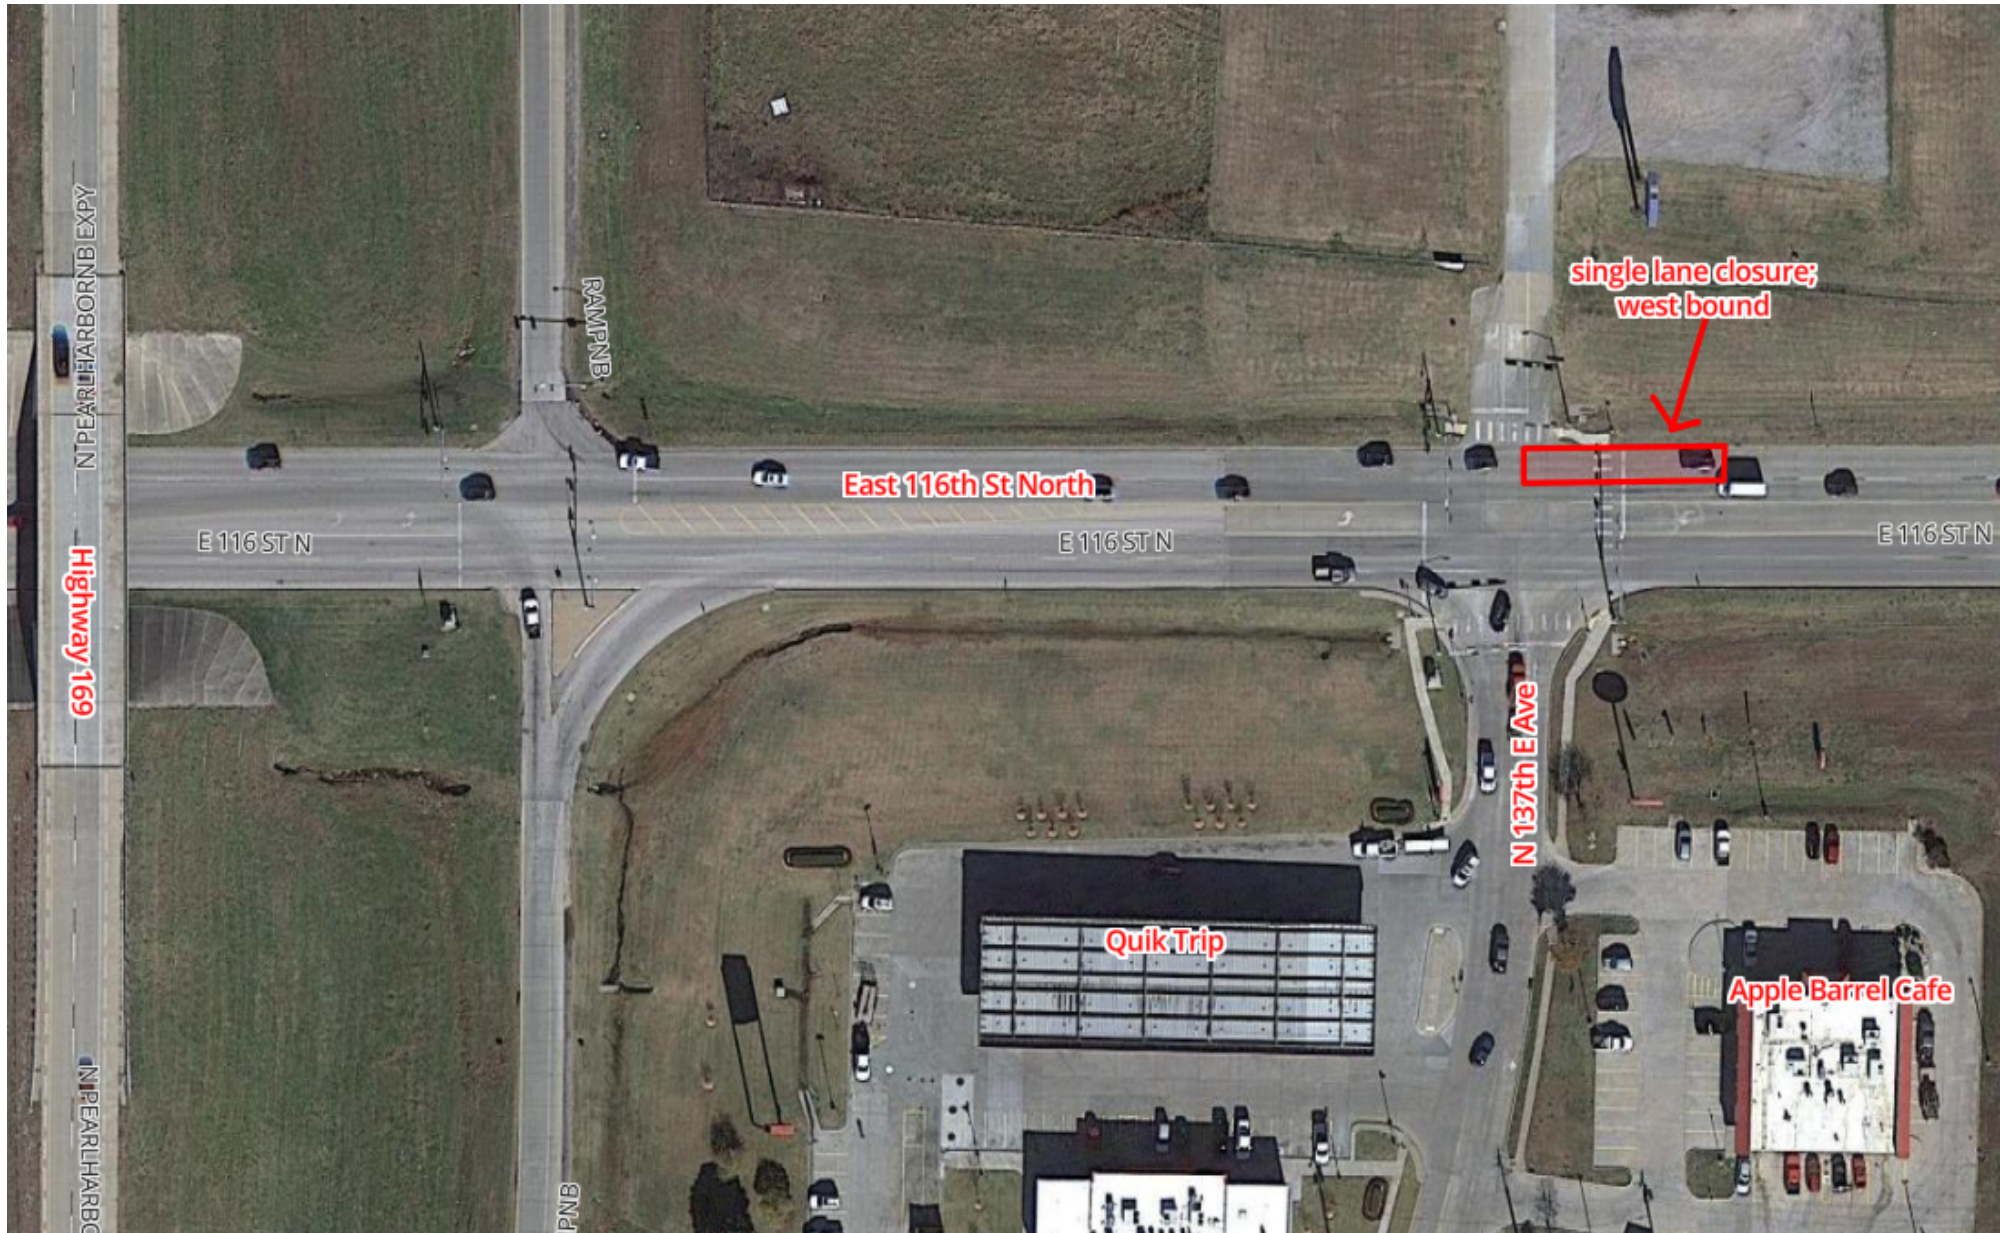

Lane closure East 116th St North @ N 137th East Ave.

1" = 115 ft

Location Map

11/16/2021

OWASSO
REAL People • REAL Character • REAL Community

This map may represent a visual display of related geographic information. Data provided here on is not guarantee of actual field conditions. To be sure of complete accuracy, please contact the responsible staff for most up-to-date information.