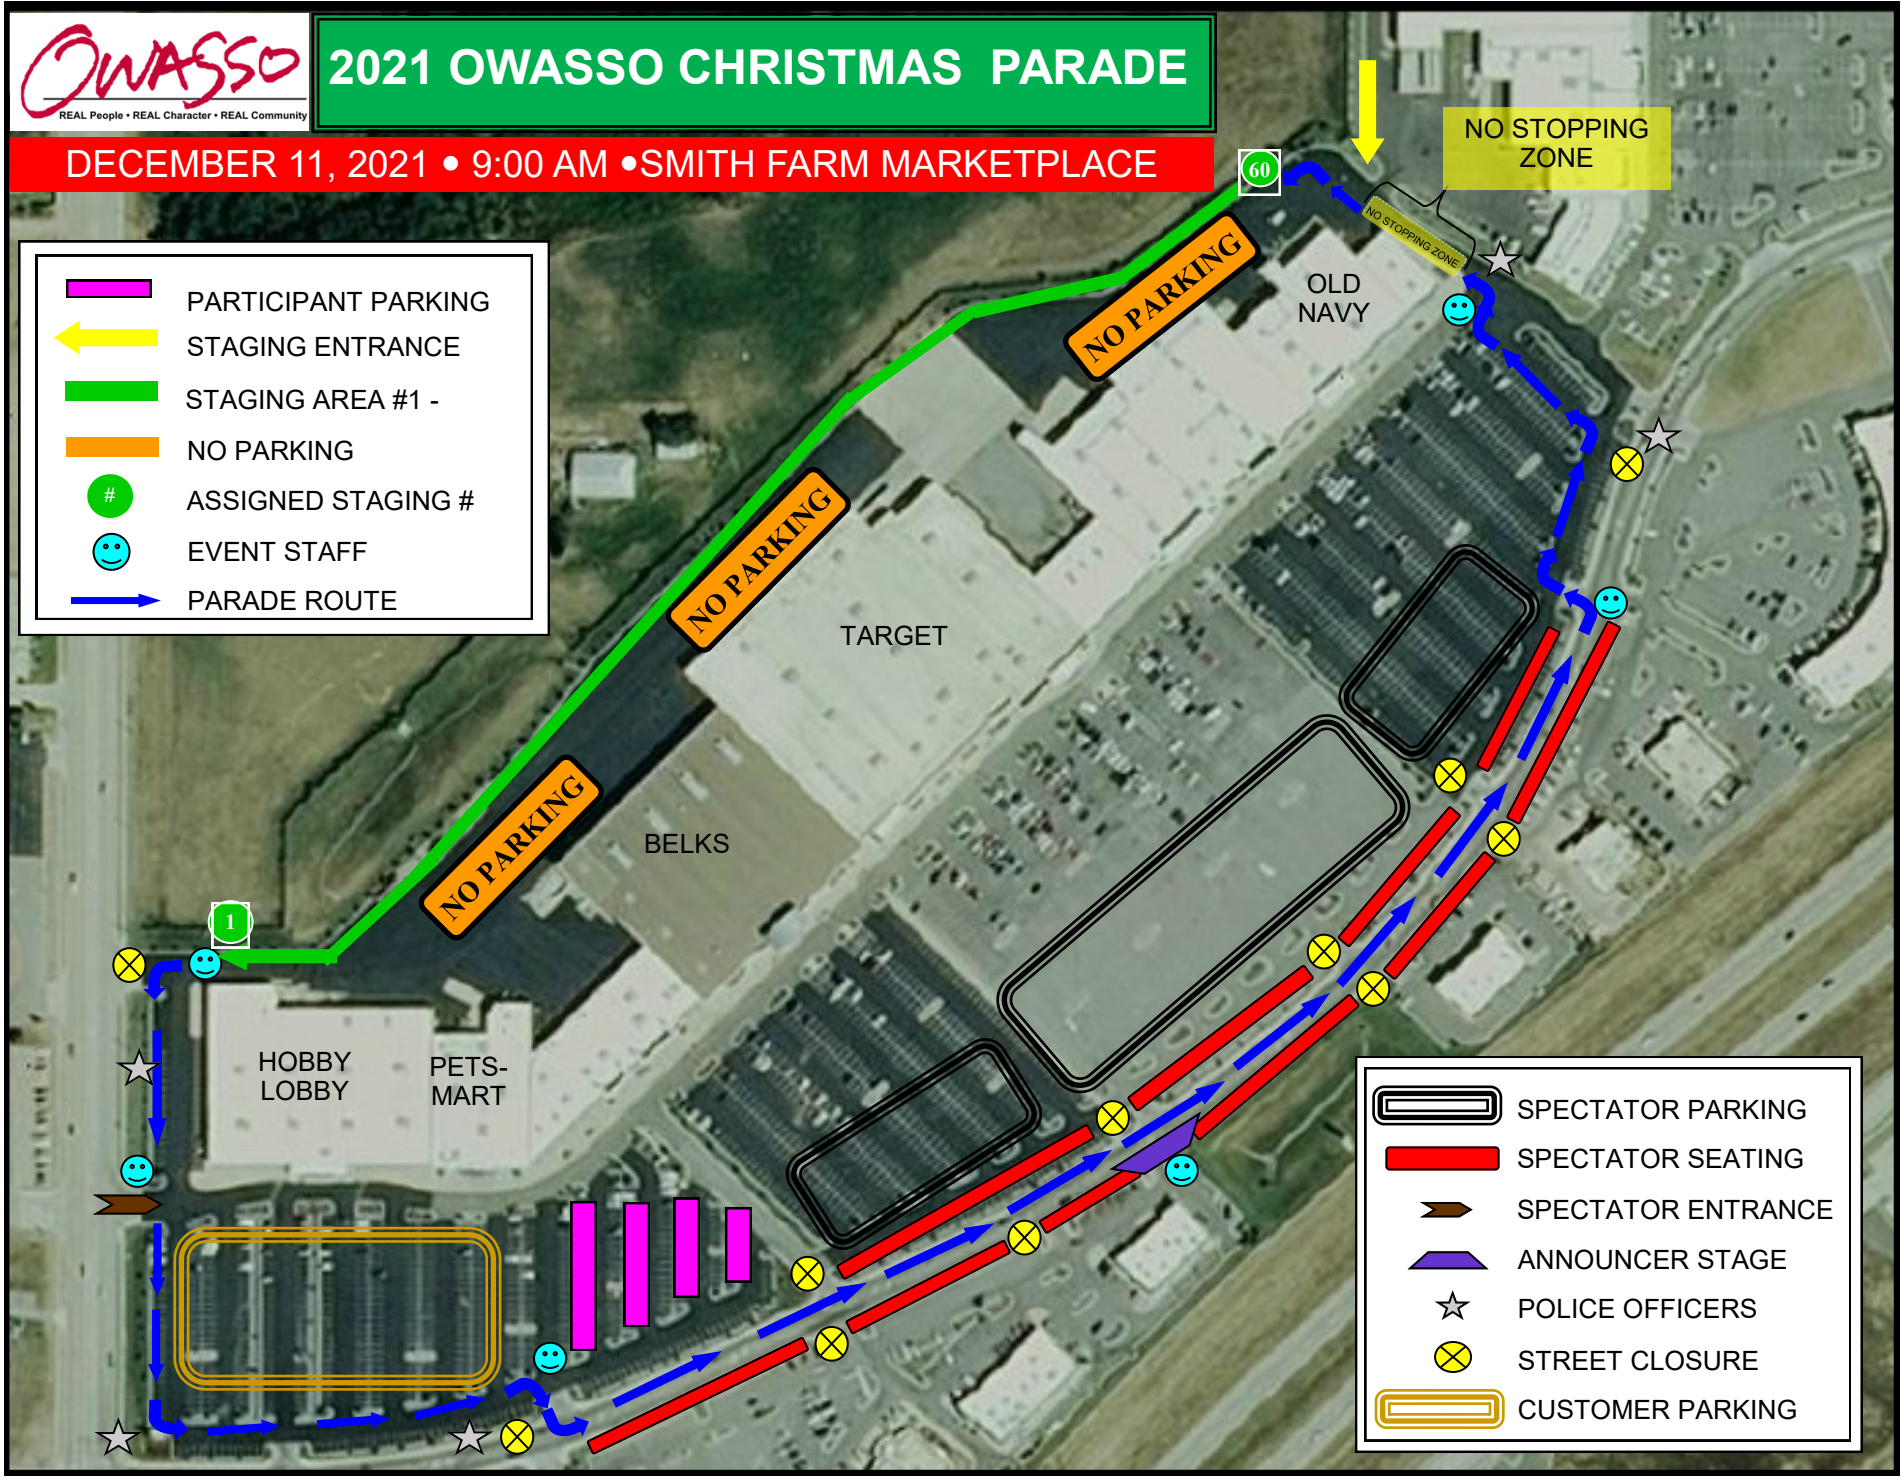

# 2021 OWASSO CHRISTMAS PARADE

DECEMBER 11, 2021 • 9:00 AM • SMITH FARM MARKETPLACE

- PARTICIPANT PARKING
- STAGING ENTRANCE
- STAGING AREA #1 -
- NO PARKING
- ASSIGNED STAGING #
- EVENT STAFF
- PARADE ROUTE

- SPECTATOR PARKING
- SPECTATOR SEATING
- SPECTATOR ENTRANCE
- ANNOUNCER STAGE
- POLICE OFFICERS
- STREET CLOSURE
- CUSTOMER PARKING