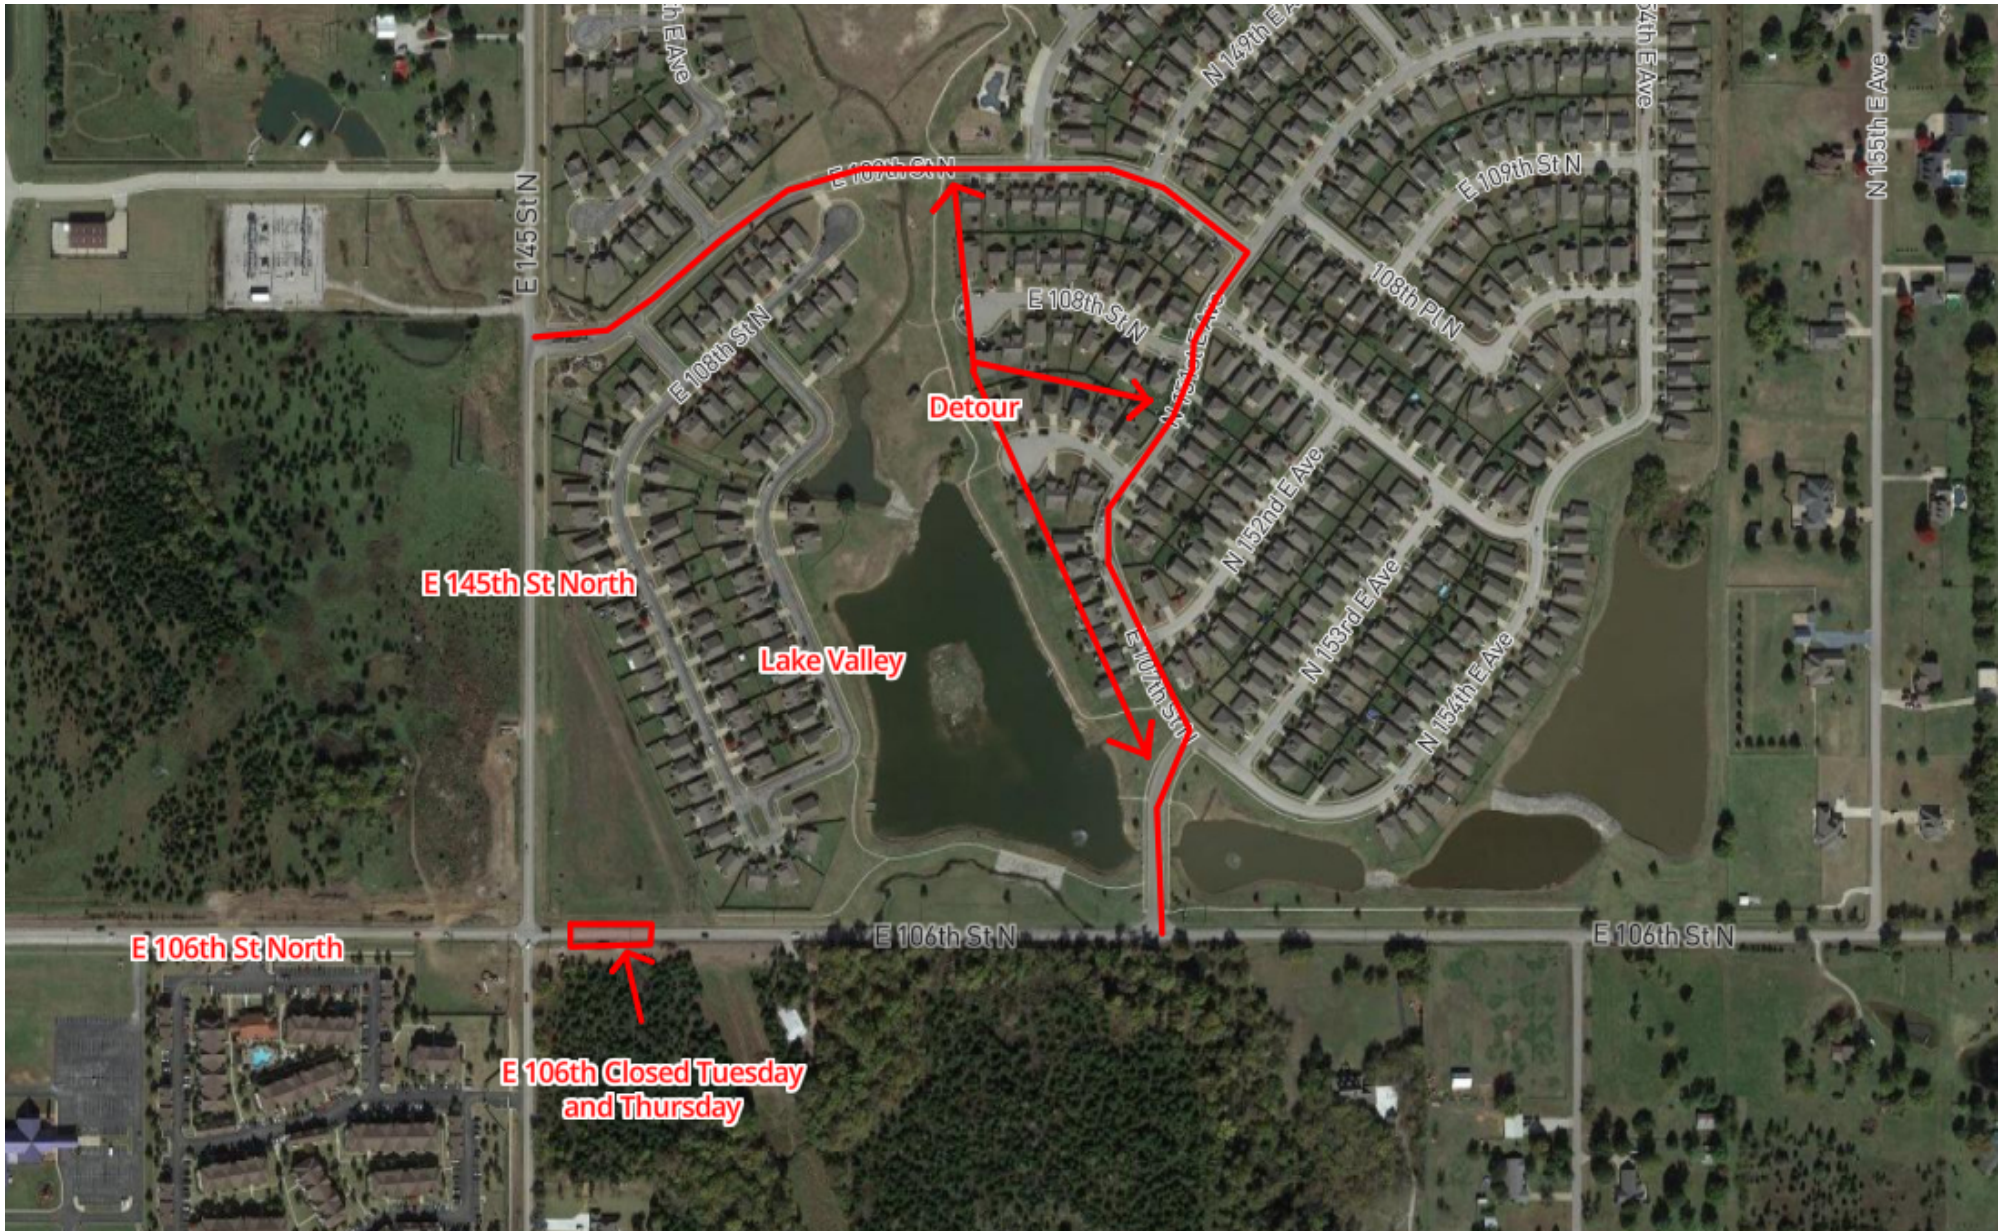

106th Road Closure East of 145th

1" = 524 ft

Location Map

01/11/2021

This map may represent a visual display of related geographic information. Data provided here on is not guarantee of actual field conditions. To be sure of complete accuracy, please contact the responsible staff for most up-to-date information.