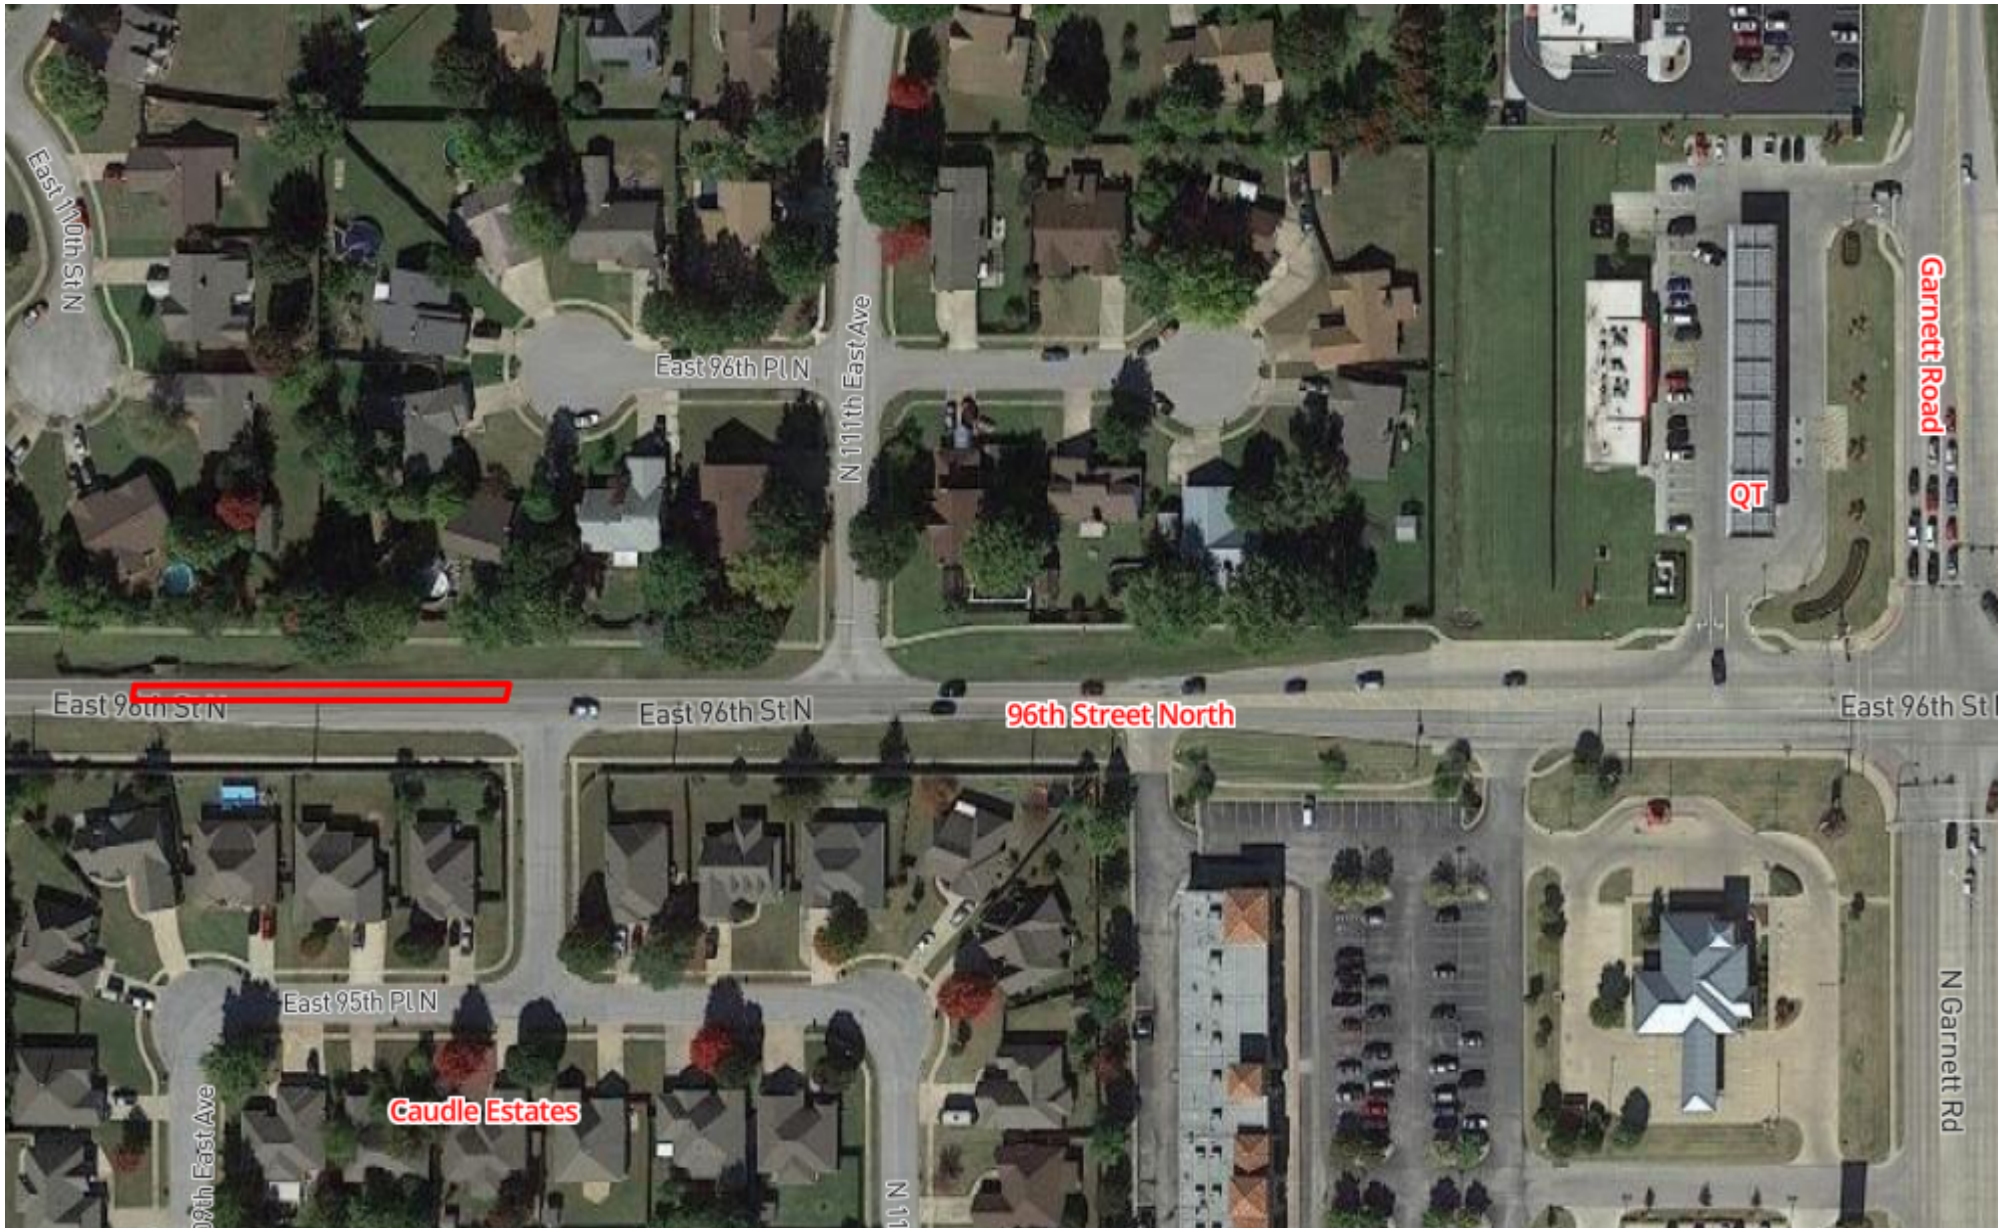

West Bound Lane Closure on 96th Street

1" = 160 ft

Location Map

03/25/2020

This map may represent a visual display of related geographic information. Data provided here on is not guarantee of actual field conditions. To be sure of complete accuracy, please contact the responsible staff for most up-to-date information.