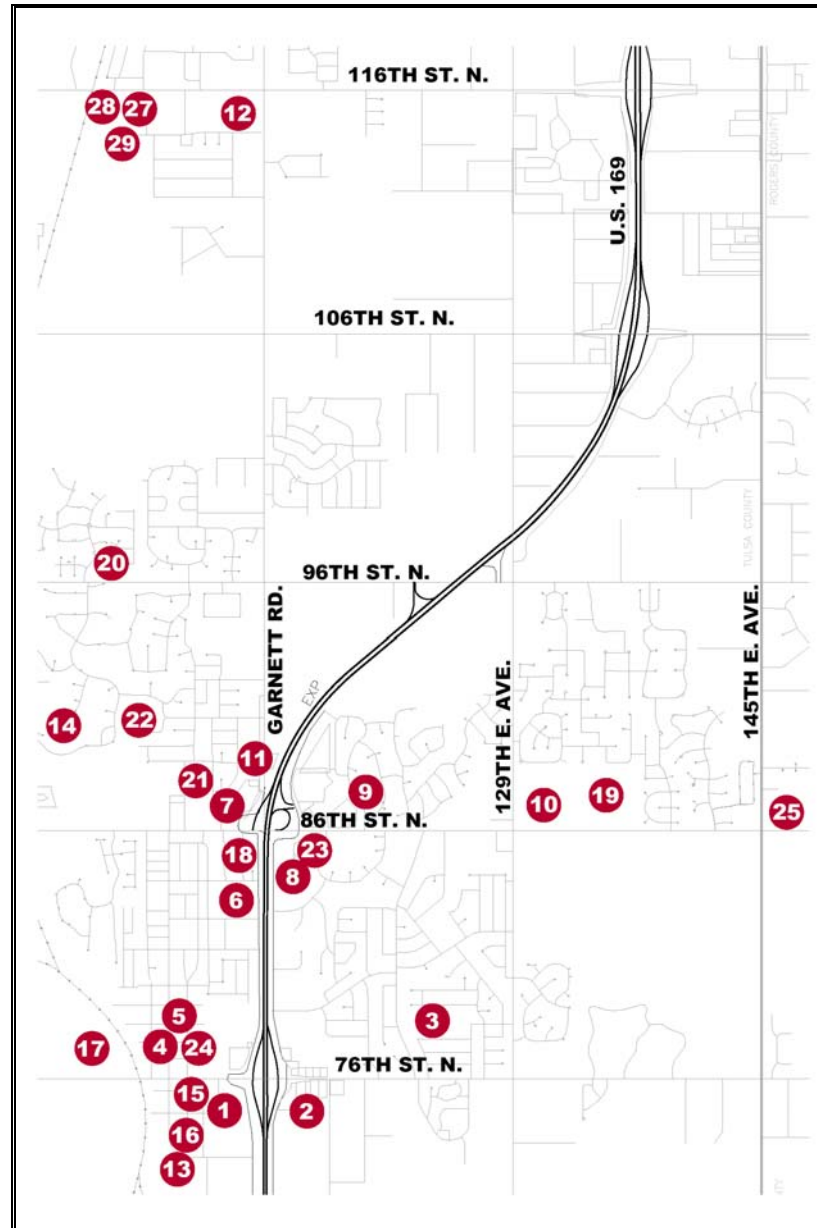

1. Timmy & Cindy (holding dog) on Bench  
76<sup>th</sup> St. N. & U.S. 169
2. Timmy Holding Cindy up to Pump Handle  
76<sup>th</sup> St. N. & U.S. 169
3. Timmy & Cindy on Seesaw  
Elm Creek Park
4. Timmy with Dog on Bench Reading Book  
Library
5. Timmy & Cindy on Bench  
Old Central Building
6. Timmy on Pump Handle  
Friendship Park
7. Cindy on Bench with Dogs  
Post Office
8. Timmy & Cindy Swinging  
86<sup>th</sup> St. N. & U.S. 169
9. Timmy & Cindy Playing Car  
Veteran's Park
10. Timmy & Cindy Playing Leapfrog  
South Side of High School
11. Timmy & Cindy with Umbrella  
Fire Station #1 (Garnett)
12. Timmy Sitting on Log Fishing  
German Corner
13. Timmy & Cindy Down Hill Racers  
Skate Park
14. Timmy the Golfer  
Bailey Ranch Golf Course Clubhouse
15. Timmy the Cowboy  
Fire Station #2 (76<sup>th</sup> & Cedar)
16. Timmy Flying Kite with Dog  
Community Center
17. Timmy with Slingshot  
Public Works Building
18. Timmy & Friend Playing Leapfrog  
86<sup>th</sup> St. N. & U.S. 169
19. Timmy Playing Baseball  
High School Baseball Field

20. Timmy & Cindy on Bench Reading  
Bailey Elementary School
21. Timmy Sitting on Globe Reading  
School Administration Building
22. Timmy & Cindy Arguing  
Ator Park
23. Timmy & Friends Playing Musician  
86<sup>th</sup> St. N. & Owasso Expressway
24. Timmy Hanging on Lamp Post  
City Hall Park
25. Timmy & Cindy Piggyback with Umbrella  
N. 145<sup>th</sup> East Ave. & 88<sup>th</sup> St. N.
26. Timmy Riding Bike with Dog  
Ator Heights Elementary School
27. Timmy & Cindy on Stump  
Funtastic Island Playground
28. Timmy & Friends Adventure Tree  
Funtastic Island Playground
29. Timmy & Friends on Tire Swing  
Funtastic Island Playground

Adventure Tree